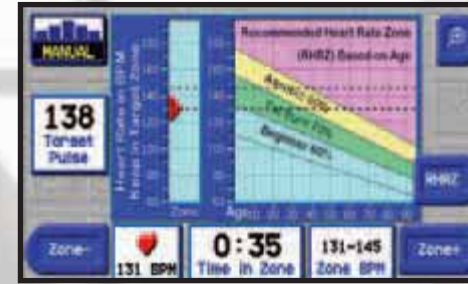

Health Clubs and Fitness Centers

Hotels, Condominiums, and Corporate Fitness Centers

Rehabilitation and Wellness Facilities

Body Specific Programs

Track With Race Mode

Heart Rate Zone Training

Vertical Situation Indicator

Metabolic Equivalent Running Speed and Distance
An advanced algorithm calculates your equivalent speed and distance based on your effort level and pedal speed. If you can "run" 1 mile at 12 MPH on a treadmill, you know you can do the same on an ElliptiMill.

Race Mode with Automatic Shift Transmission
Race mode allows you to keep pace with another runner whose speed you define. The automatic shift transmission helps you stay on pace. As you increase your pedal speed, the ElliptiMill will automatically up-shift to the next effort level increasing your metabolic equivalent running speed. If you decrease your pedal speed, the ElliptiMill will automatically down-shift to a lower effort level setting decreasing your metabolic equivalent running speed.