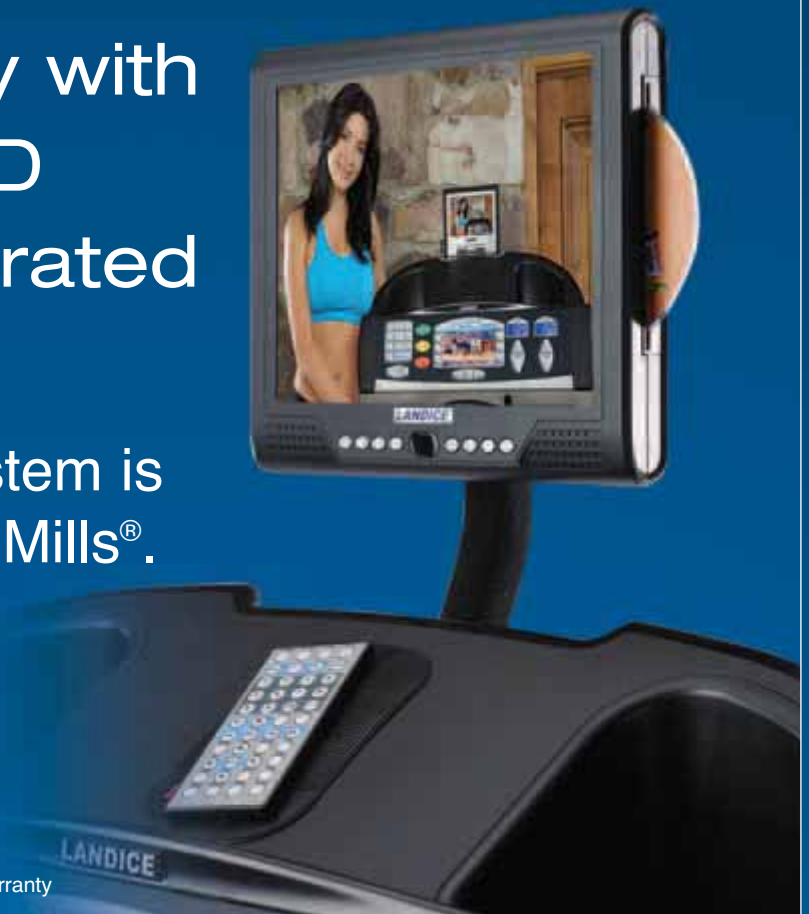

The Landice Vision System

12" video display with side-loading DVD player and integrated TV tuner.

The Landice Vision System is optional on all E9 ElliptiMills®.

*The Landice Vision System carries the display manufacturer's 1 year warranty